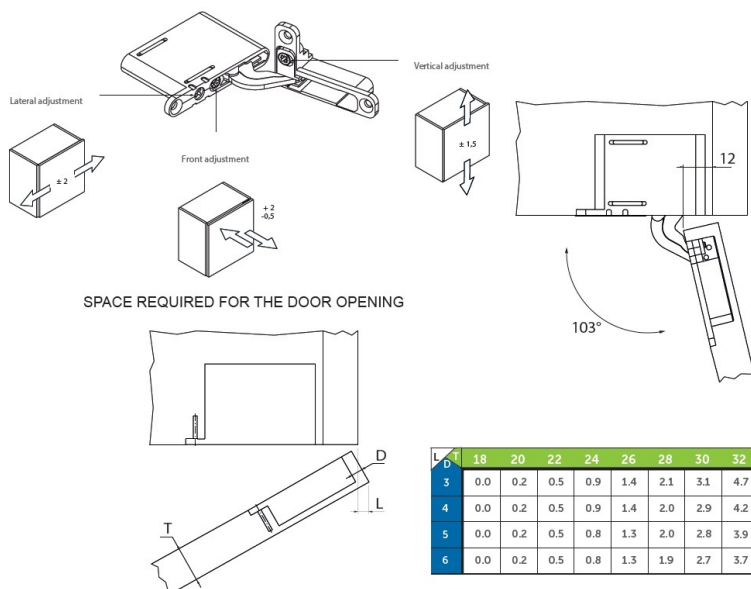

PRODUCT SHEET

Description:

Cabinet Hinge "3D", 103 DG, Soft Close, Zamak, Black, Left, Max Load Capacity: 20 KG per Door

Item number:

15.04.002-0

Units	Box	Carton	HS Code	Barcode
Pcs.	1	100	8302100090	
				5704866508490